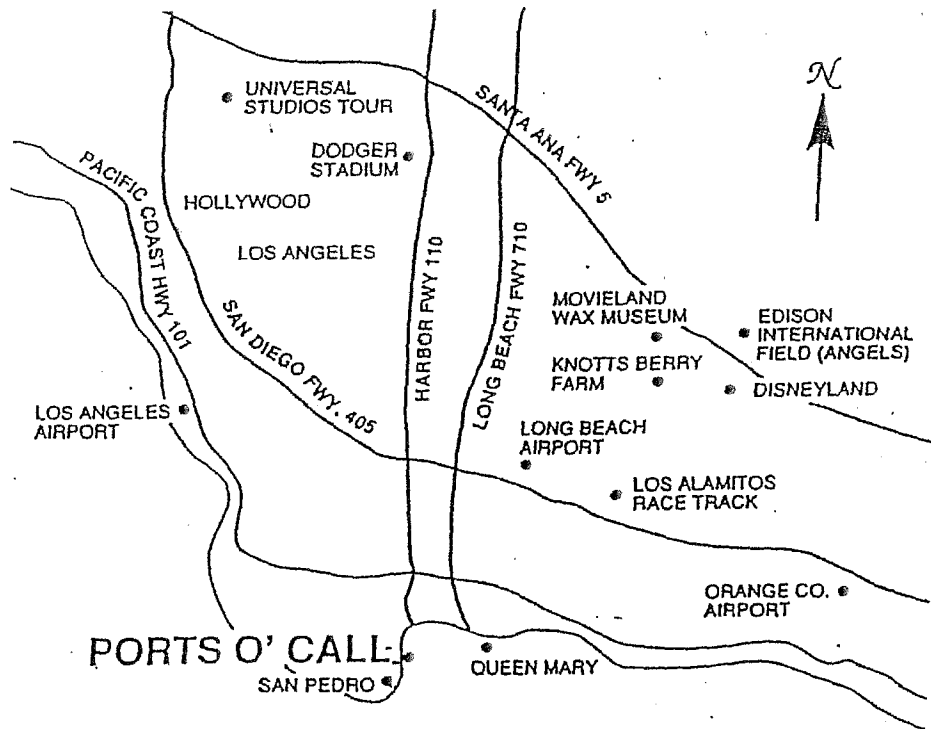

SCKF New Year's Party

Sunday, Jan. 20 11am - 2pm

Ports O'Call Restaurant

- SOUTH ON HARBOR FWY (110) TO HARBOR BLVD.
- RIGHT ON HARBOR BLVD. TO 6TH STREET.
- LEFT ON 6TH STREET, OVER TRAIN TRACKS AND BARE RIGHT INTO THE VILLAGE.
- PORTS O' CALL RESTAURANT ON LEFT IN CENTER OF VILLAGE.

1060 W. Nagoya Wy
San Pedro 90731

* - Please bring 1 raffle gift per person