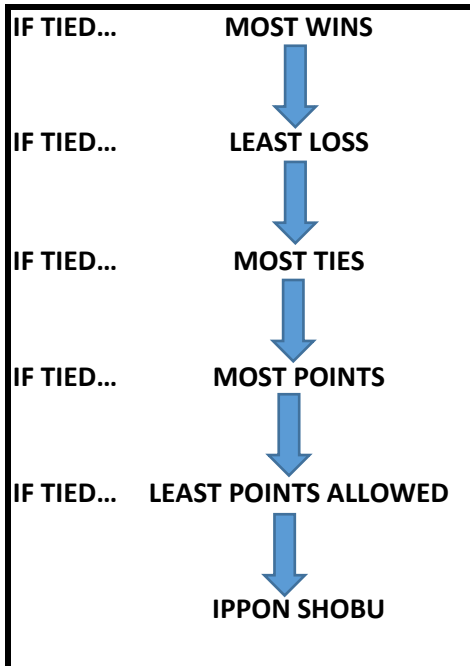

## 2023 Team SCKF RULES AND REGULATION

DIVISION	SCORING POINTS	TIME LIMIT	ADDITIONAL RULES
MENS	ALL KAMAE AND POINTS ARE VALID.	4 MINUTES PER MATCH. IF THERE IS A TIE. THE SEEDING WILL BE DECIDED BY IPPON SHOBU	ALL JAPAN KENDO FEDERATION TSUBAZERI-AI PROVISIONAL RULES WILL BE IN EFFECT.
WOMENS			
MENS SENIOR			
WOMENS SENIORS			
SR YOUTH BOYS			
SR YOUTH GIRLS			
JR YOUTH BOYS	ONLY CHUDAN KAMAE WILL BE VALID. TSUKI WILL NOT BE A VALID POINT.		
JR YOUTH GIRLS			
MUDANSHA			

<b>SAMPLE</b>										
NAME	MATCH 1	MATCH 2	MATCH 3	W	L	T	P	PA	RESULTS	
ABC	M k	<del>X</del>	K	1	0	1	3	2	<b>2</b>	
XYZ	k	T	<del>X</del>	1	1	0	2	3	3	
123	<del>X</del>	dd	k	1	0	1	3	2	<b>1</b>	
ABC AND 123 ARE TIED. WILL PLAY IPPON SHOBU TO DECIDE POSITION										
<b>ABC</b>		<b>T</b>	<b>123</b>				<b>L</b>			
							<b>W</b>			