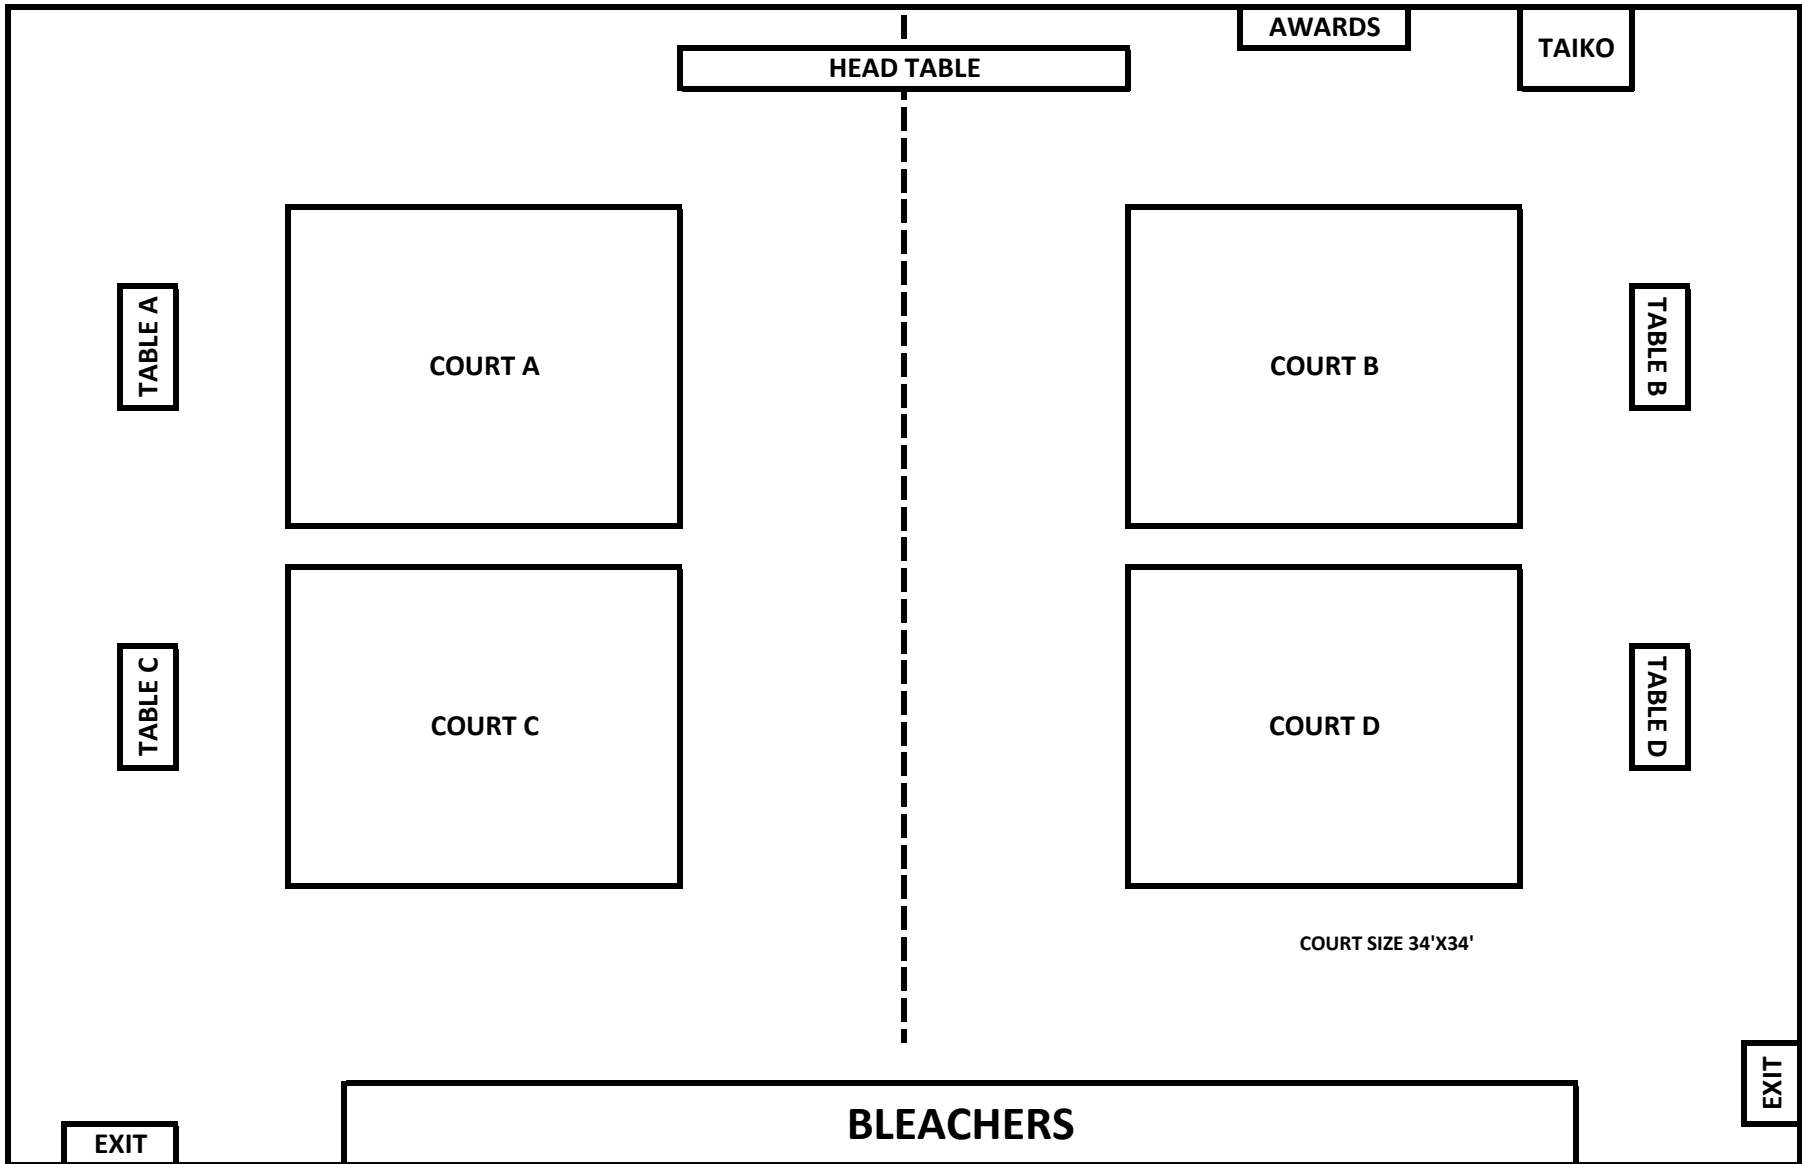

2024 NISEI WEEK TOURNAMENT

COURT DUTY

COURT A		COURT B		COURT C		COURT D	
Court Coordinator	ISKD	Court Coordinator	COV	Court Coordinator	VEN	Court Coordinator	OCB
11 - 13 YEARS KYU GROUP A		10 & UNDER KYU GROUP A		11 - 13 YEARS KYU GROUP B		10 & UNDER KYU GROUP B	
Timer/Score Keeper	ISKD	Timer/Score Keeper	ALH	Timer/Score Keeper	VEN	Timer/Score Keeper	OCB
Meijirushi	ST	Meijirushi	TOR	Meijirushi	VAL	Meijirushi	LOS
Scoreboard	SDKB	Scoreboard	GED	Scoreboard	CHU	Scoreboard	CM
WOMENS KYU		ADULT KYU GROUP B-1		14 - 15 YEARS KYU		ADULT KYU GROUP B - 2	
Timer/Score Keeper	ISKD	Timer/Score Keeper	ALH	Timer/Score Keeper	VEN	Timer/Score Keeper	OCB
Meijirushi	ST	Meijirushi	TOR	Meijirushi	VAL	Meijirushi	LOS
Scoreboard	SDKB	Scoreboard	GED	Scoreboard	CHU	Scoreboard	CM
OVERFLOW		ADULT KYU GROUP A		OVERFLOW		OVERFLOW	
		Timer/Score Keeper	COV				
		Meijirushi	TOR				
		Scoreboard	JCI				
LUNCH BREAK (IF TIME PERMITS)							
TEAM DIVISION		TEAM DIVISION		OVERFLOW		OVERFLOW	
Timer/Score Keeper	ISKD	Timer/Score Keeper	COV				
Meijirushi	ST	Meijirushi	TOR				
Scoreboard	SDKB	Scoreboard	JCI				

Refreshments		Court Set-up	
NOR	Refreshments are in charge of waters for bento and items for the refreshment booth.	GED	Please have at least 4 members from your dojo to help set up.
CM		ALH	
		VAL	
		NOR	

HEAD TABLE

AWARDS

TAIKO

TABLE A

COURT A

COURT B

TABLE B

TABLE C

COURT C

COURT D

TABLE D

COURT SIZE 34'X34'

BLEACHERS

EXIT

EXIT